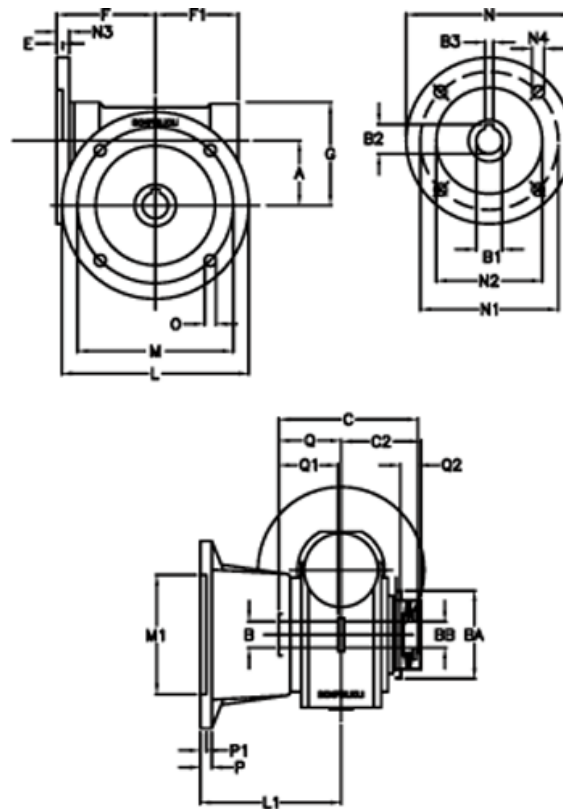

Data Sheet

Article number: 390204400762316

Description: Worm Gear with Torque Limiter
VF 44-L1-FA-7-P63B14

Measures

a = 44.6	C2 = 48	m = 87	P = 9
B = 18	Description = VF 44FA-xx-63B14	M1 = 60	P1 = 7
B1 E7 = 11	E = 2	N = 90	Q = 32.0
B2 = 12.8	F = 65	N1 = 75	Q1 = 32
B3 H9 = 4	F1 = 54	N2 = 60	Q2 = 12
BA = 40	g = 71	N3 = 8.0	
BB H7 = 11	L = 110	N4 = 5.5	
C = 79	L1 = 90	O = 8.5	